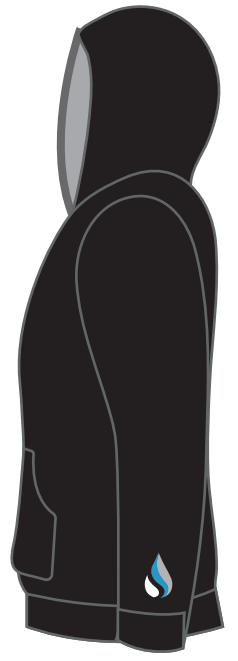

GEAR PLOMBERIE SIGNATURE
HOODIE

- Pantone 7668C
- Pantone Black C
- Pantone Cool Gray 5C